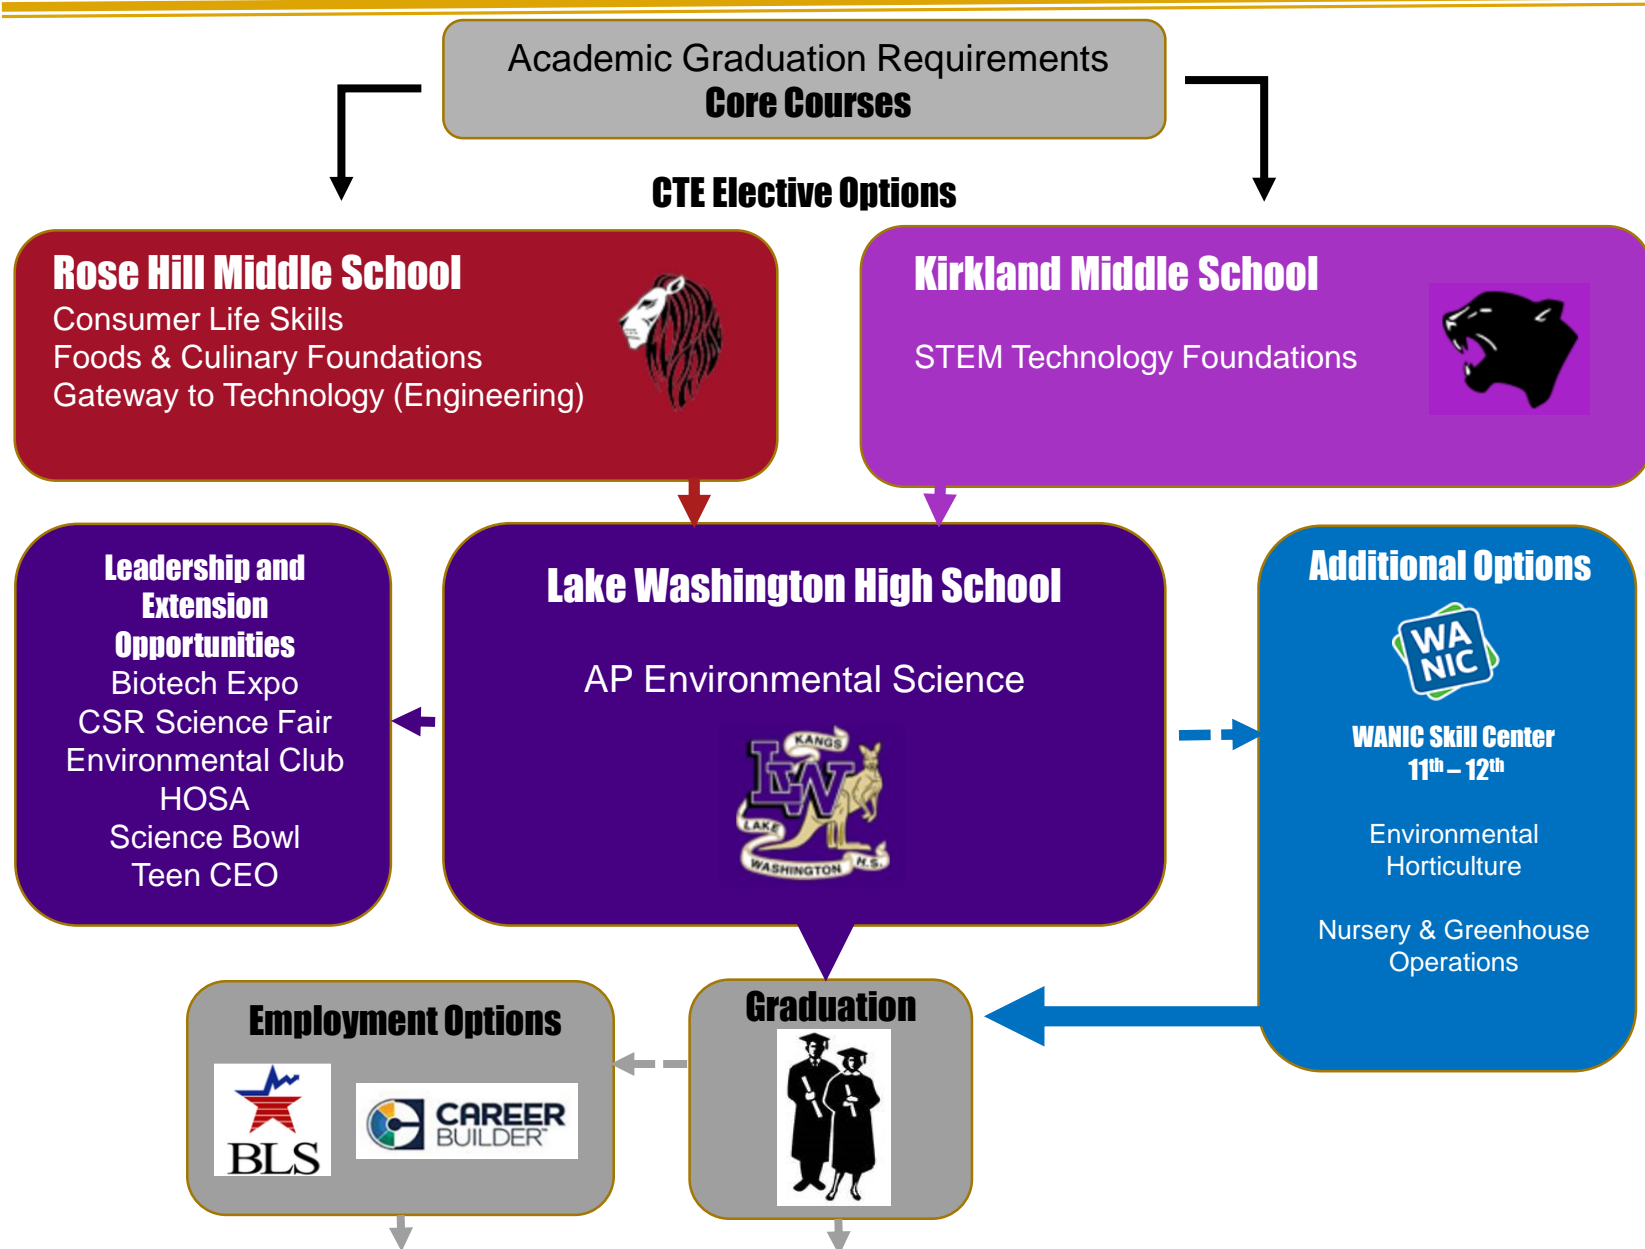

AGRICULTURE AND NATURAL RESOURCES PROGRAM

Lake Washington High School Learning Community

PLAN YOUR FUTURE:

Careers in this program pathway are related to the use, production, processing, marketing, distribution, financing, development, and preservation of natural resources.

These may include food, fiber, wood products, research, agribusiness, farm to table, agricultural science, horticulture, environmental science and natural resources.

In General:

More Education = More Earnings
 ...but not all jobs or degrees lead to equal earnings.

Go through PowerSchool to Access

Career Cruising

and find the best in-demand career that fits your interests, skills, and values.

Local Education Options

Technical Colleges

Public 2 Year Colleges

Public 4 Year Colleges