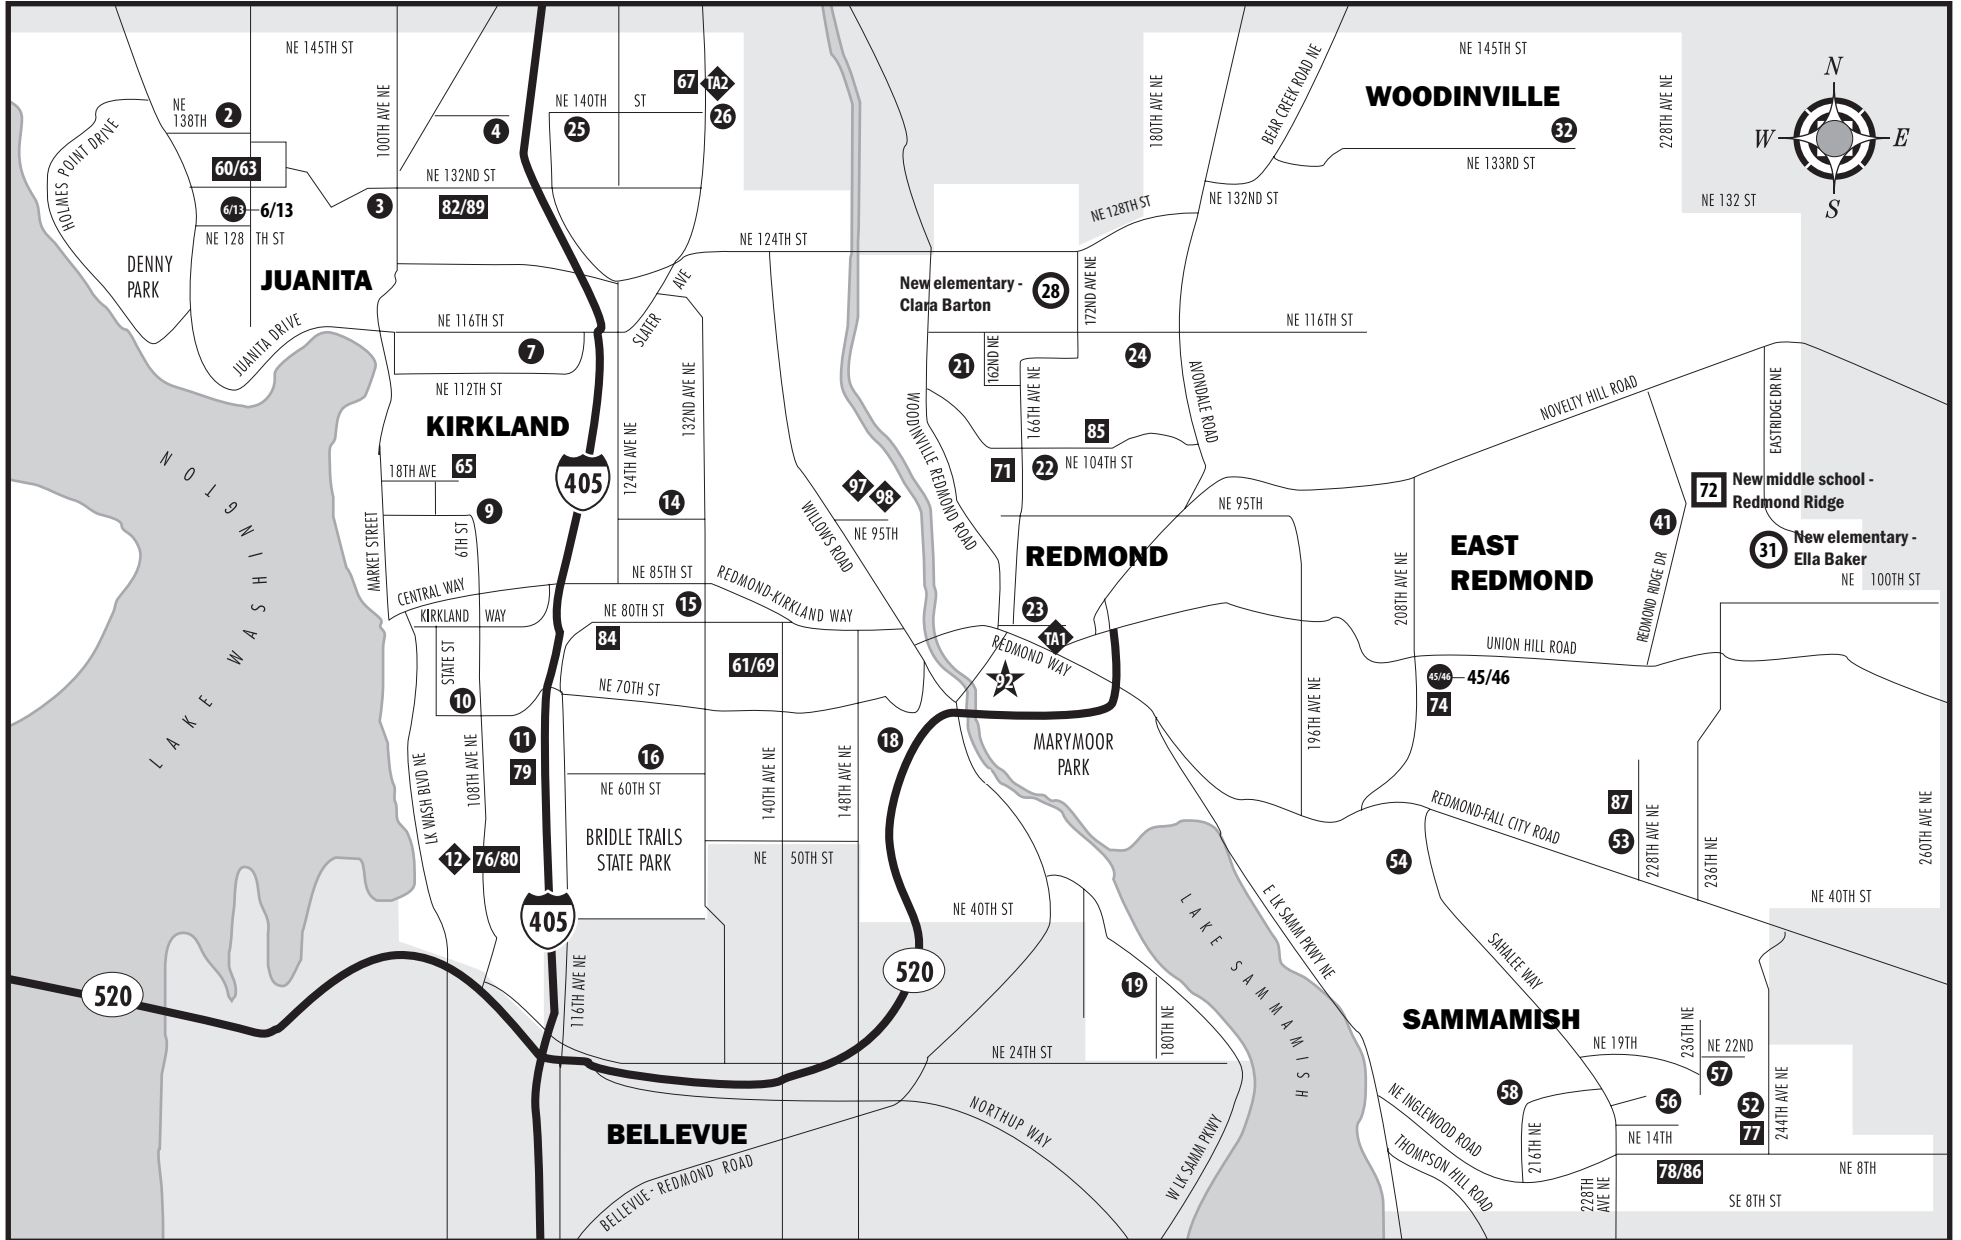

# LAKE WASHINGTON SCHOOL DISTRICT

Updated 4/2018

This map is intended to show general district boundaries. For more information call the **LWSD Transportation Department at 425-936-1120.**

**SYMBOL CODES:**