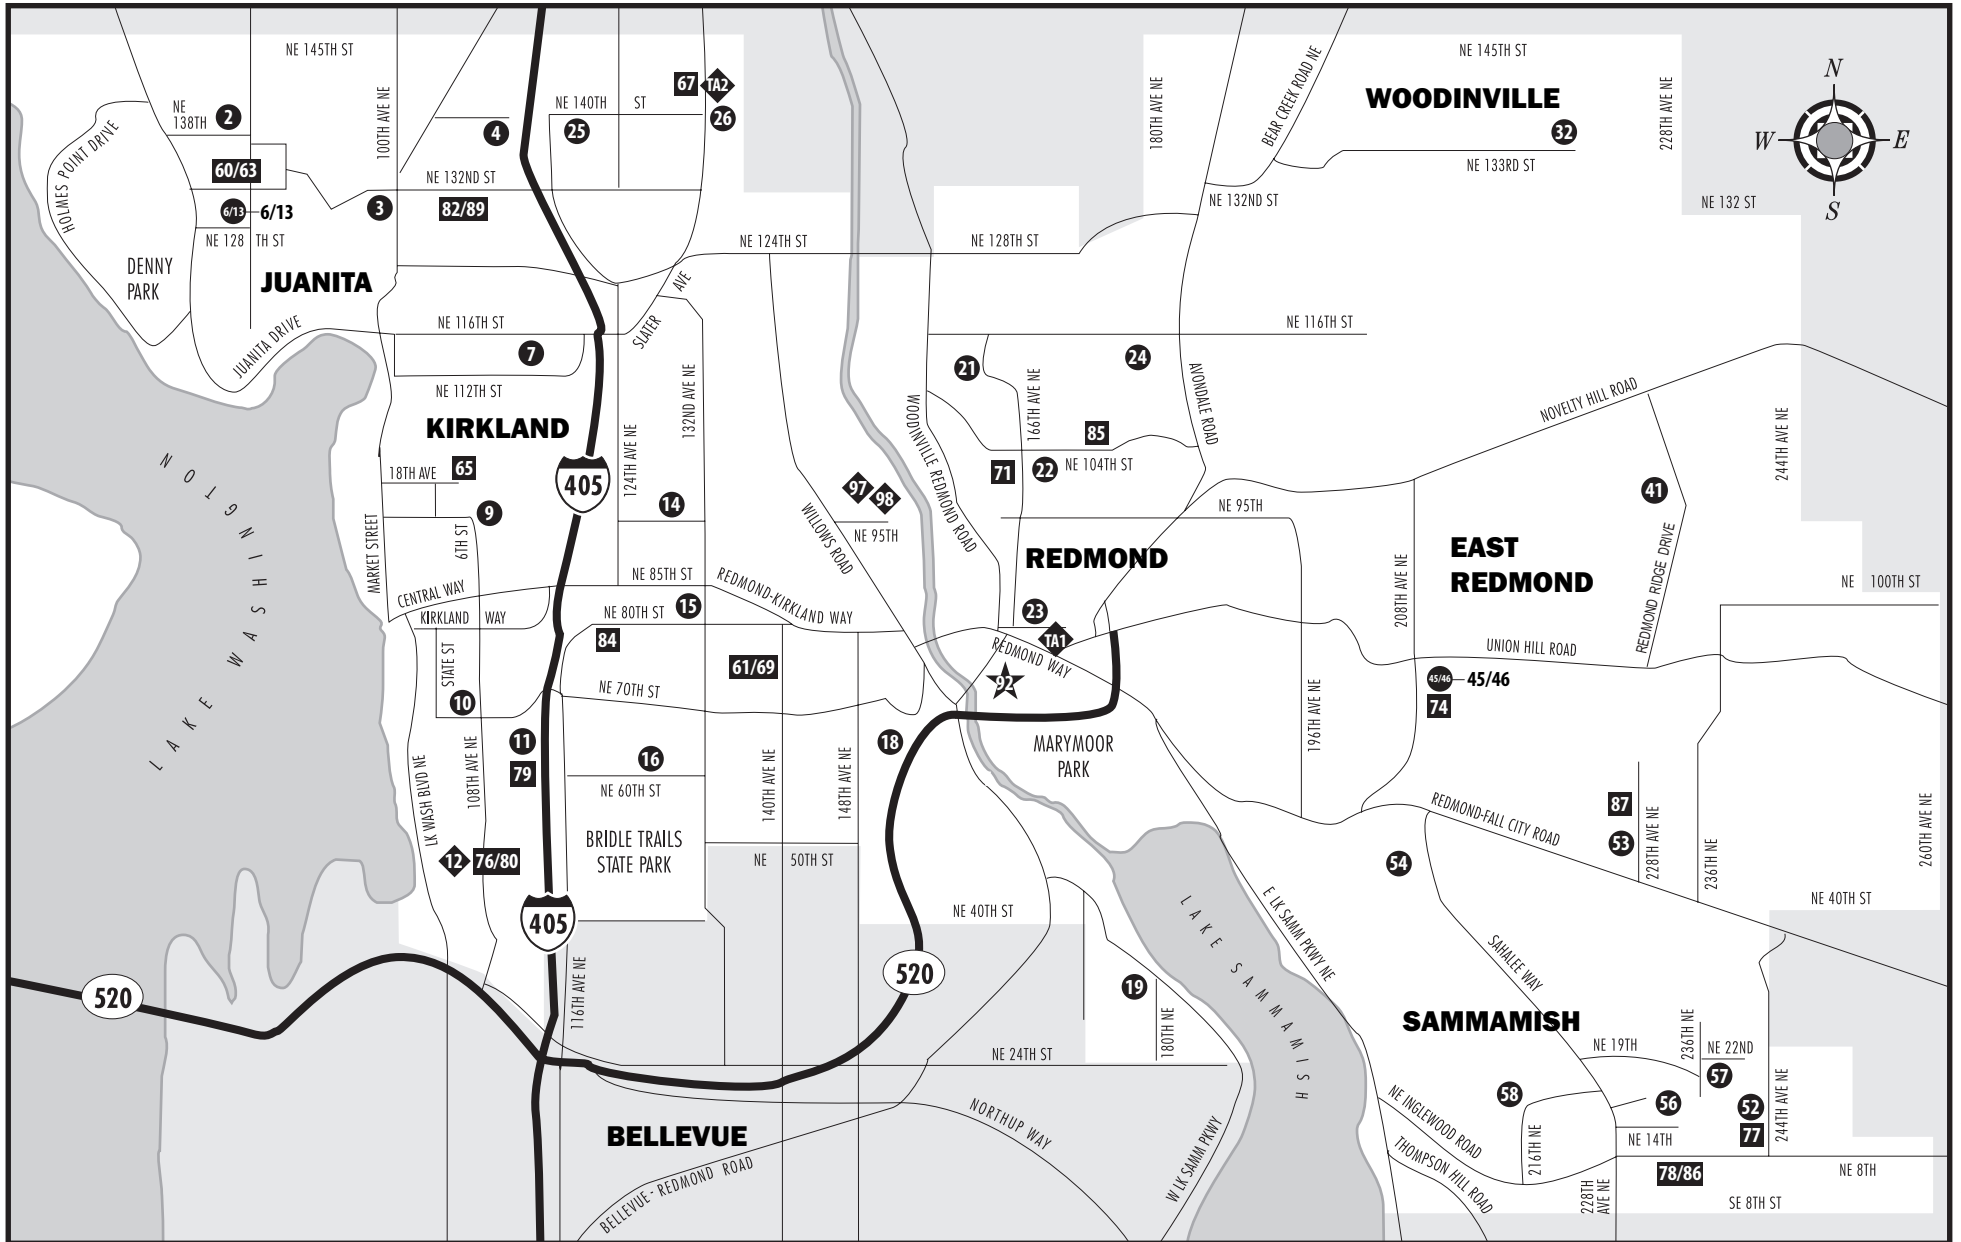

# LAKE WASHINGTON SCHOOL DISTRICT

Updated 9/2017

This map is intended to show general district boundaries. For more information call the **LWSD Transportation Department at 425-936-1120**.

**SYMBOL CODES:**