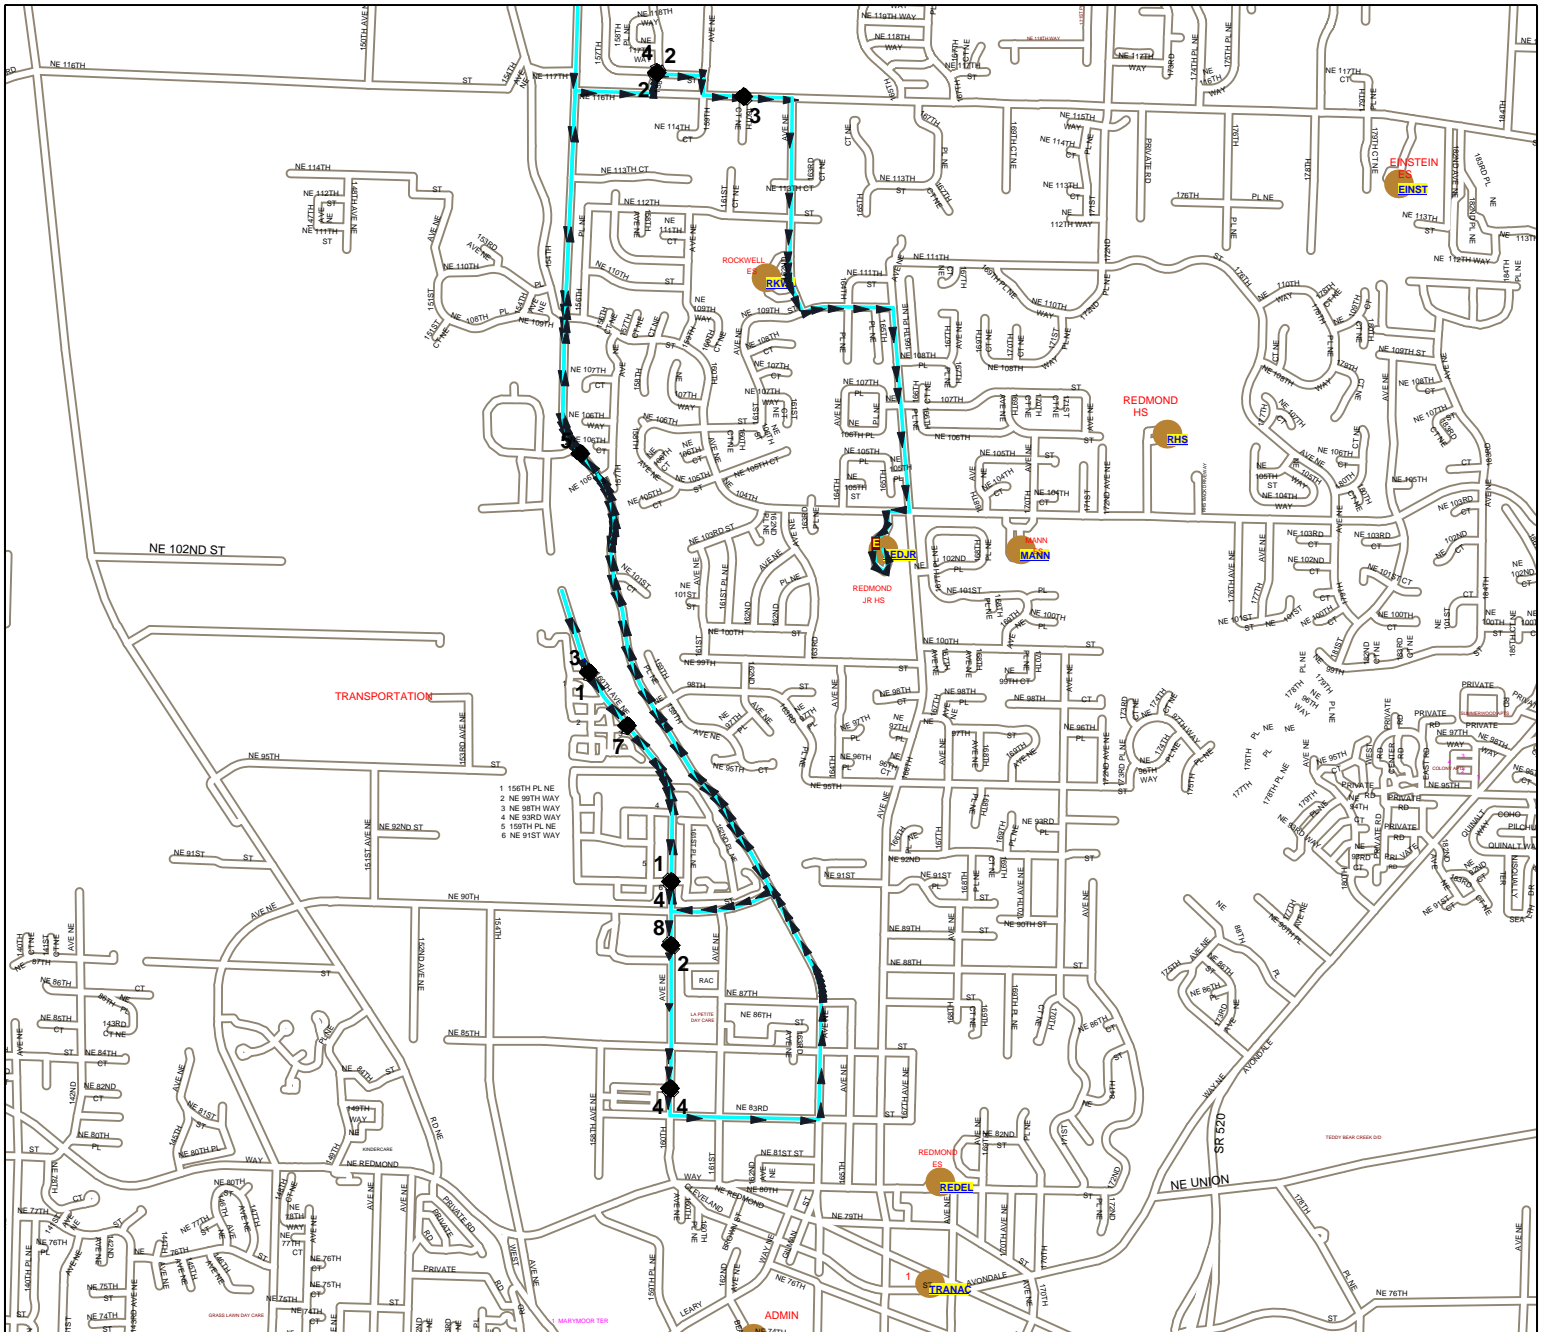

Lake Washington School District Route Map

Route: **32AM371**
Vehicle: **138**
Anchor: **REDJR**
Start Time: **7:05 AM**
Pickups: **50**
Distance: **8.96 mi.**

Desc: **REDMOND JR AM RT # 32**
Driver: **WICK, ALICE**
Max Load: **50**
Arrival Time: **7:35 AM**
Transfers On: **0**
Transfers Off: **0**
Days: **MTWHF**