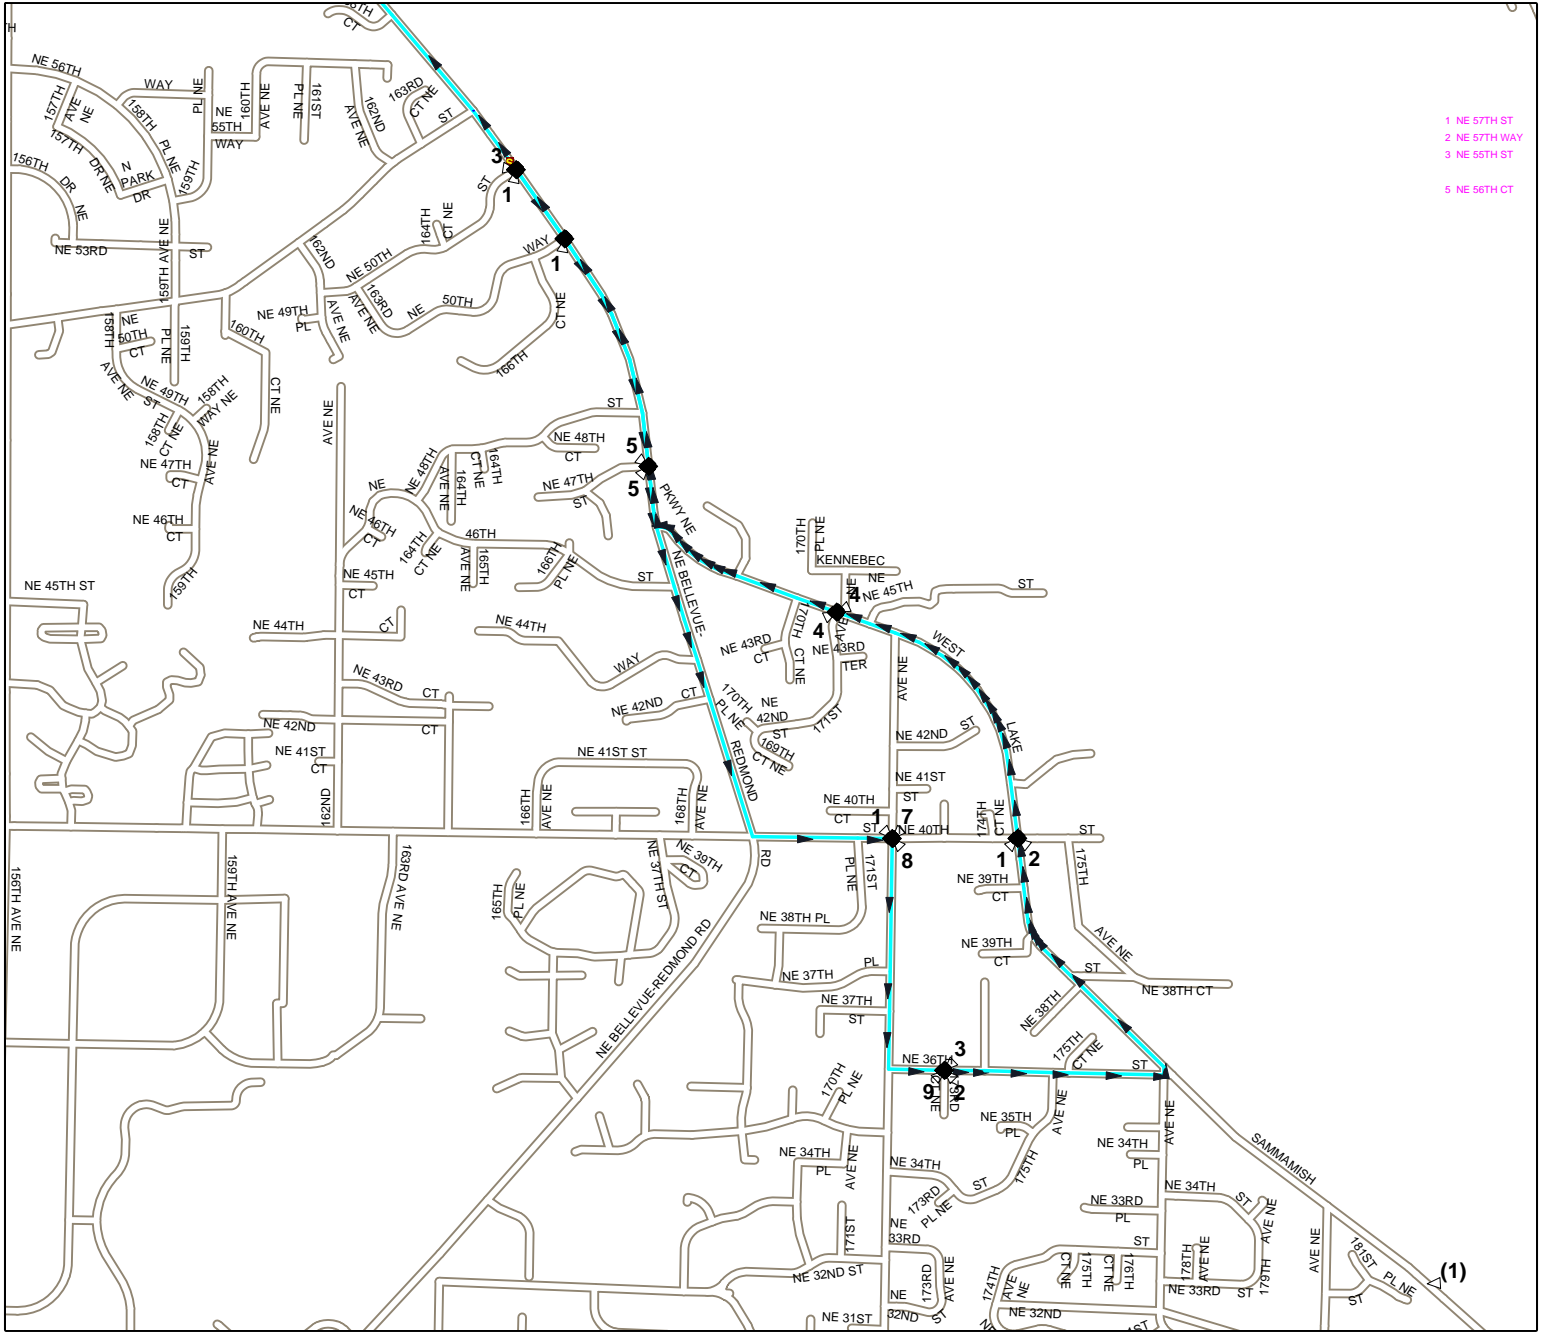

# Lake Washington School District Route Map

- 1 NE 57th St
- 2 NE 57th Way
- 3 NE 55th St
- 5 NE 56th Ct

Route: **31AM371**  
 Vehicle: **121**  
 Anchor: **REDJR**  
 Start Time: **7:01 AM**  
 Pickups: **56**  
 Distance: **6.10 mi.**

Desc: **REDMOND JR AM RT # 31**  
 Driver: **GALLEGOS, JOHN**  
 Max Load: **56**  
 Arrival Time: **7:30 AM**  
 Transfers On: **0**  
 Transfers Off: **0**  
 Days: **MTWHF**