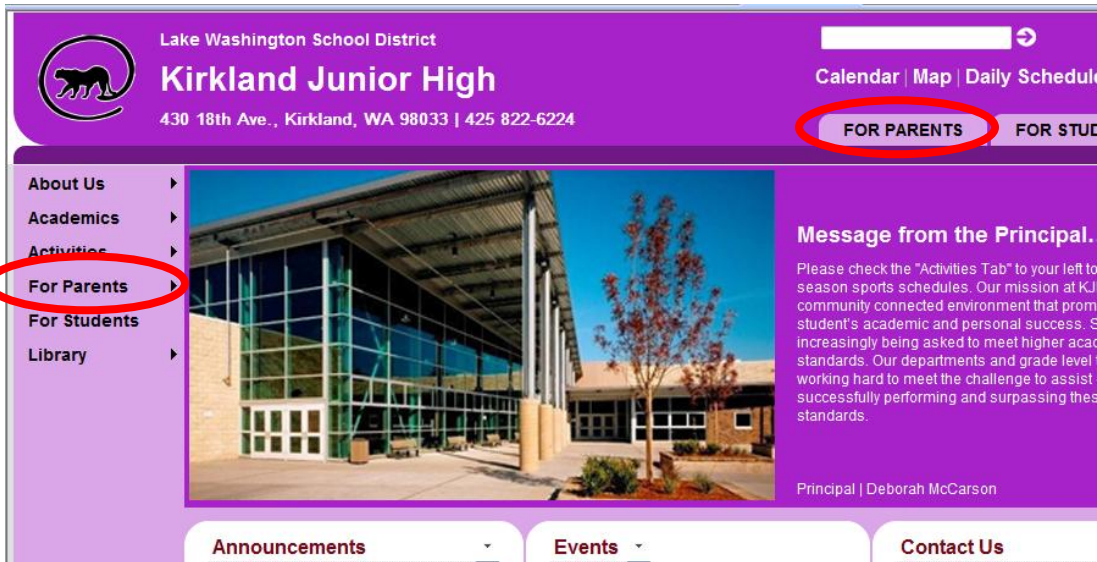

ACCESSING GRADES ONLINE

Using the Parent Portal

Using the Parent Portal

Kirkland Junior High Website

- Click on For Parents

(see next page)

Click on Parent Access

- If this is the first time you've accessed Webgrader/the Parent Portal, click on New User
 - Then follow the instructions on the next page
- If you have used Parent Portal before, click on Log In

The screenshot shows the website for Kirkland Junior High, part of the Lake Washington School District. The header includes the school's name, address (430 18th Ave., Kirkland, WA 98033 | 425 822-6224), and navigation links for Calendar, Map, and Daily Schedule. A search bar and Site Actions menu are also present. The main content area is divided into 'FOR PARENTS' and 'FOR STUDENTS' sections. The 'FOR PARENTS' section is active, displaying a 'Resources' list with links for 'Rules and Expectations' and 'Panthergram'. On the right side, there are three buttons: 'School & Bus Finder', 'Parent Access', and 'New User'. The 'Log In' and 'New User' buttons are circled in red, indicating the next steps for user access.