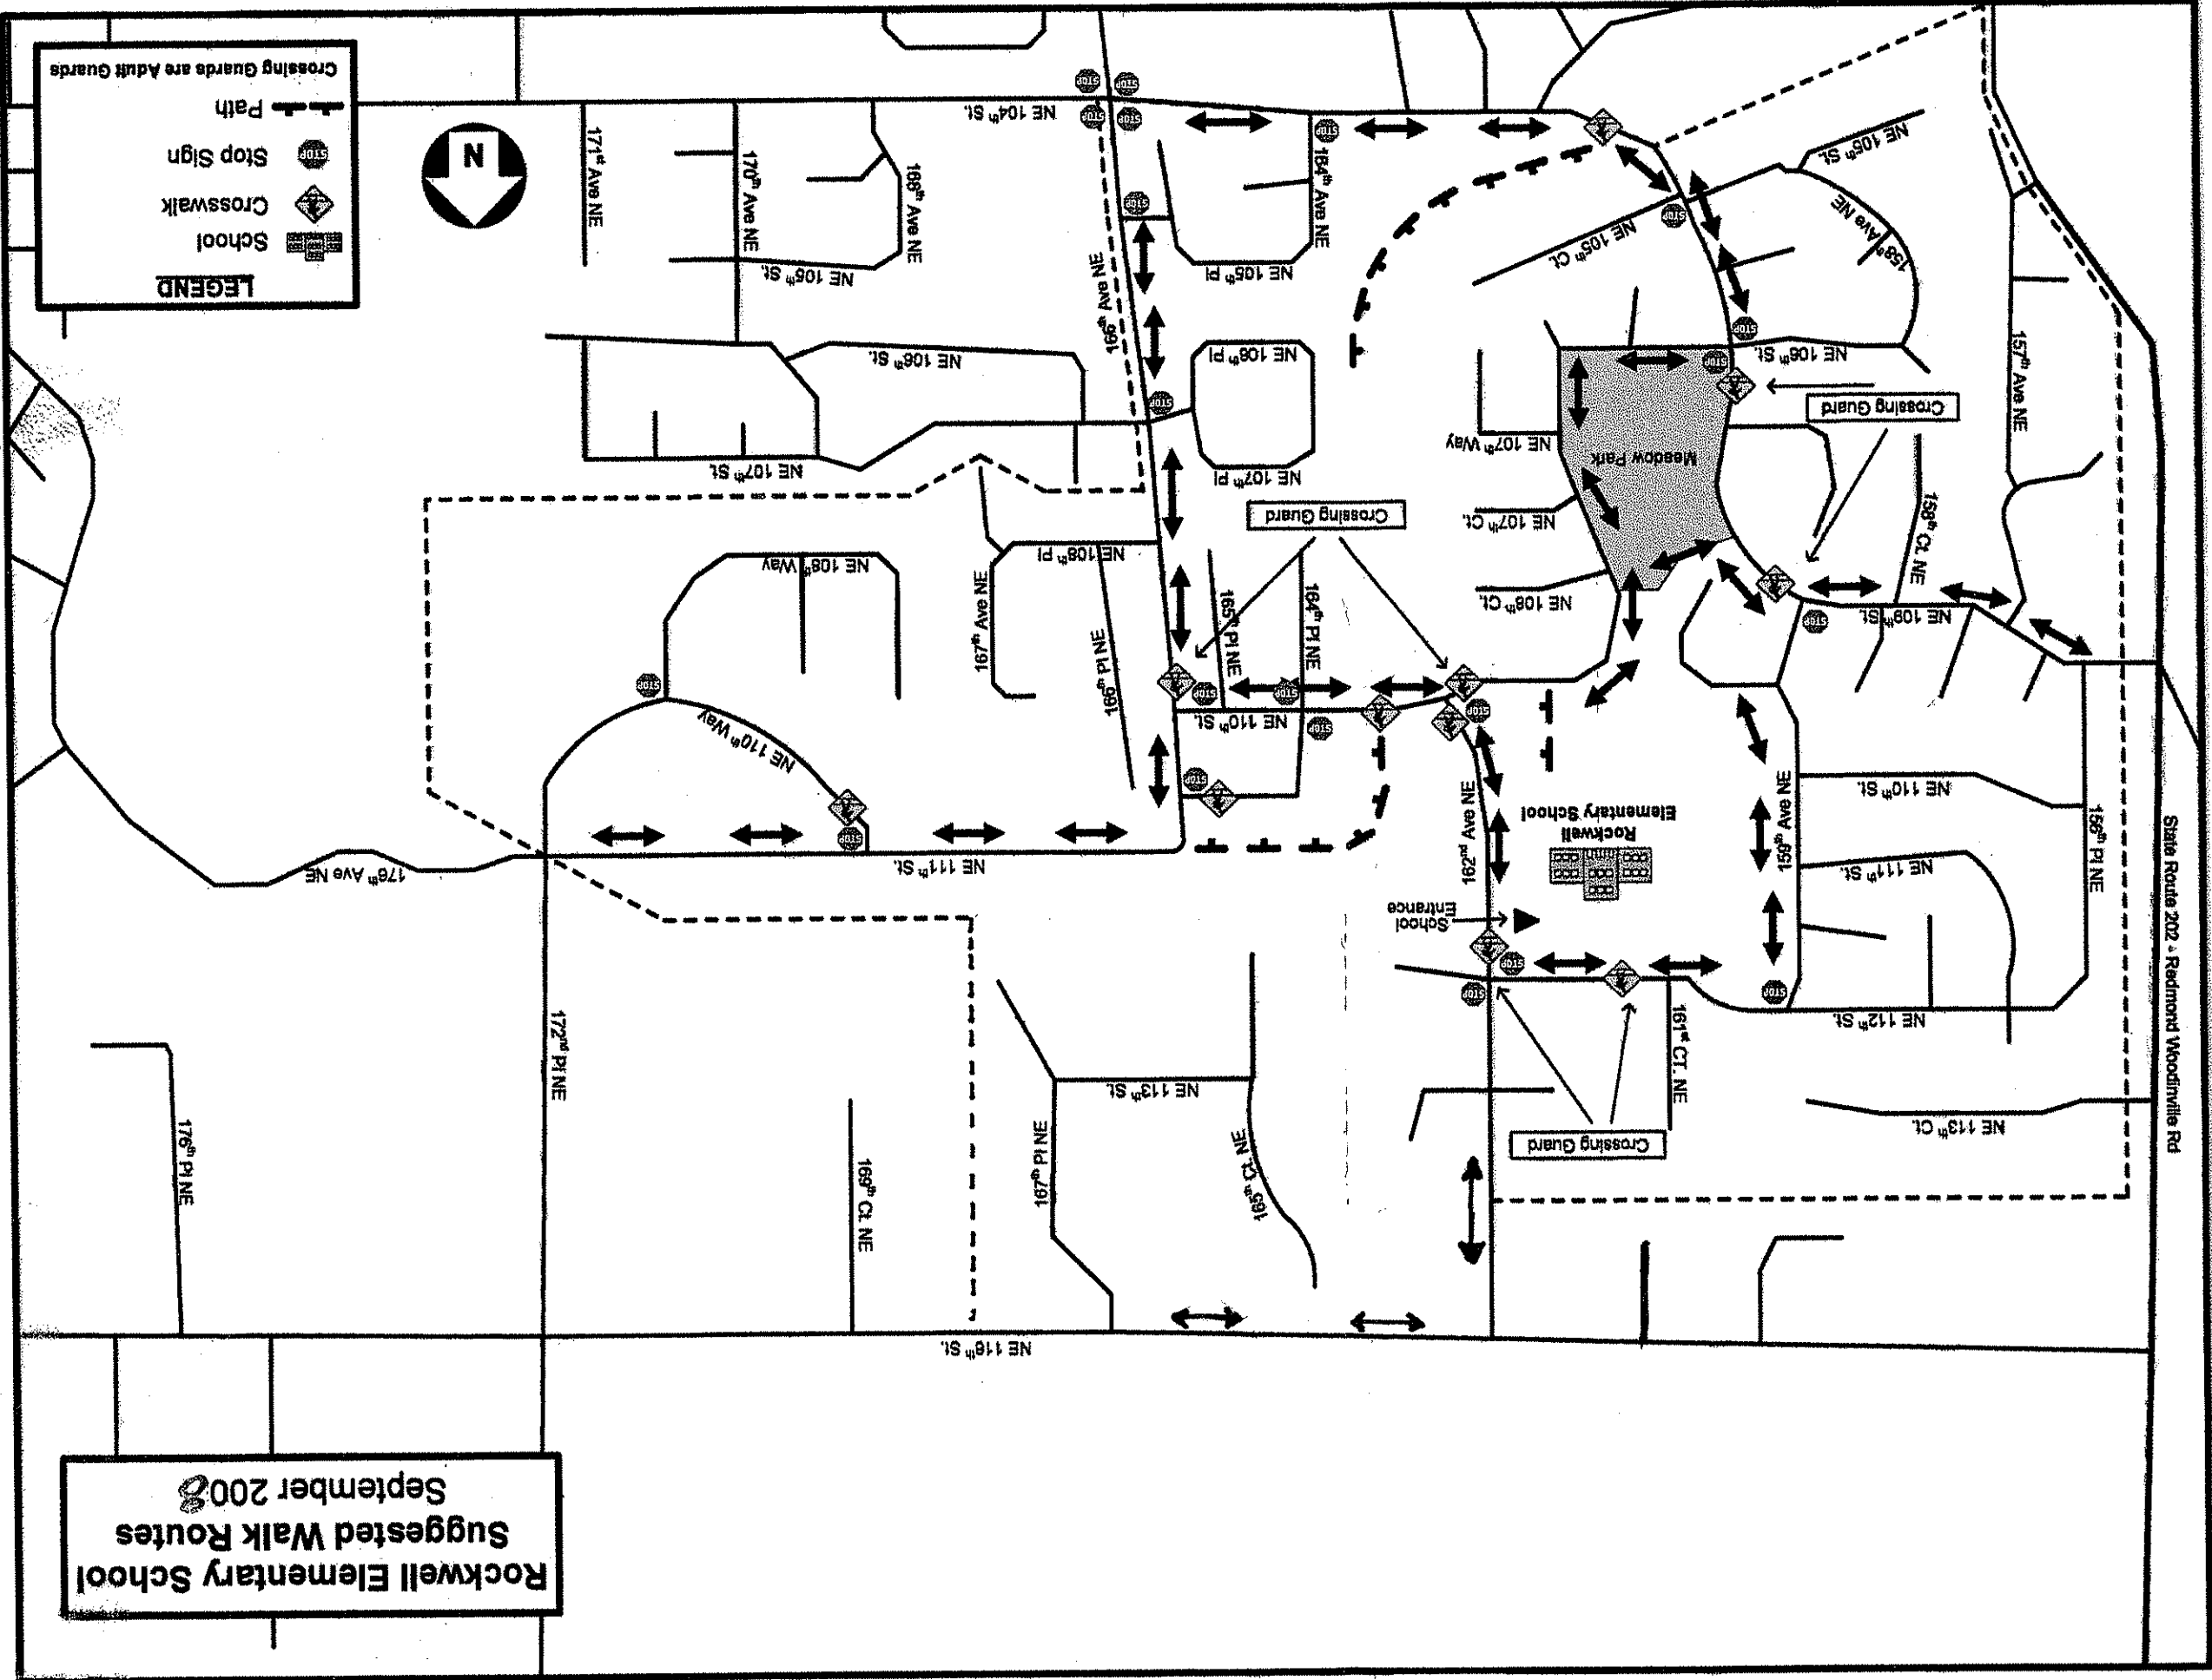

**Rockwell Elementary School
Suggested Walk Routes
September 2008**

LEGEND

- School
- Crosswalk
- Stop Sign
- Path

Crossing Guards are Adult Guards

State Route 202 - Redmond Woodinville Rd