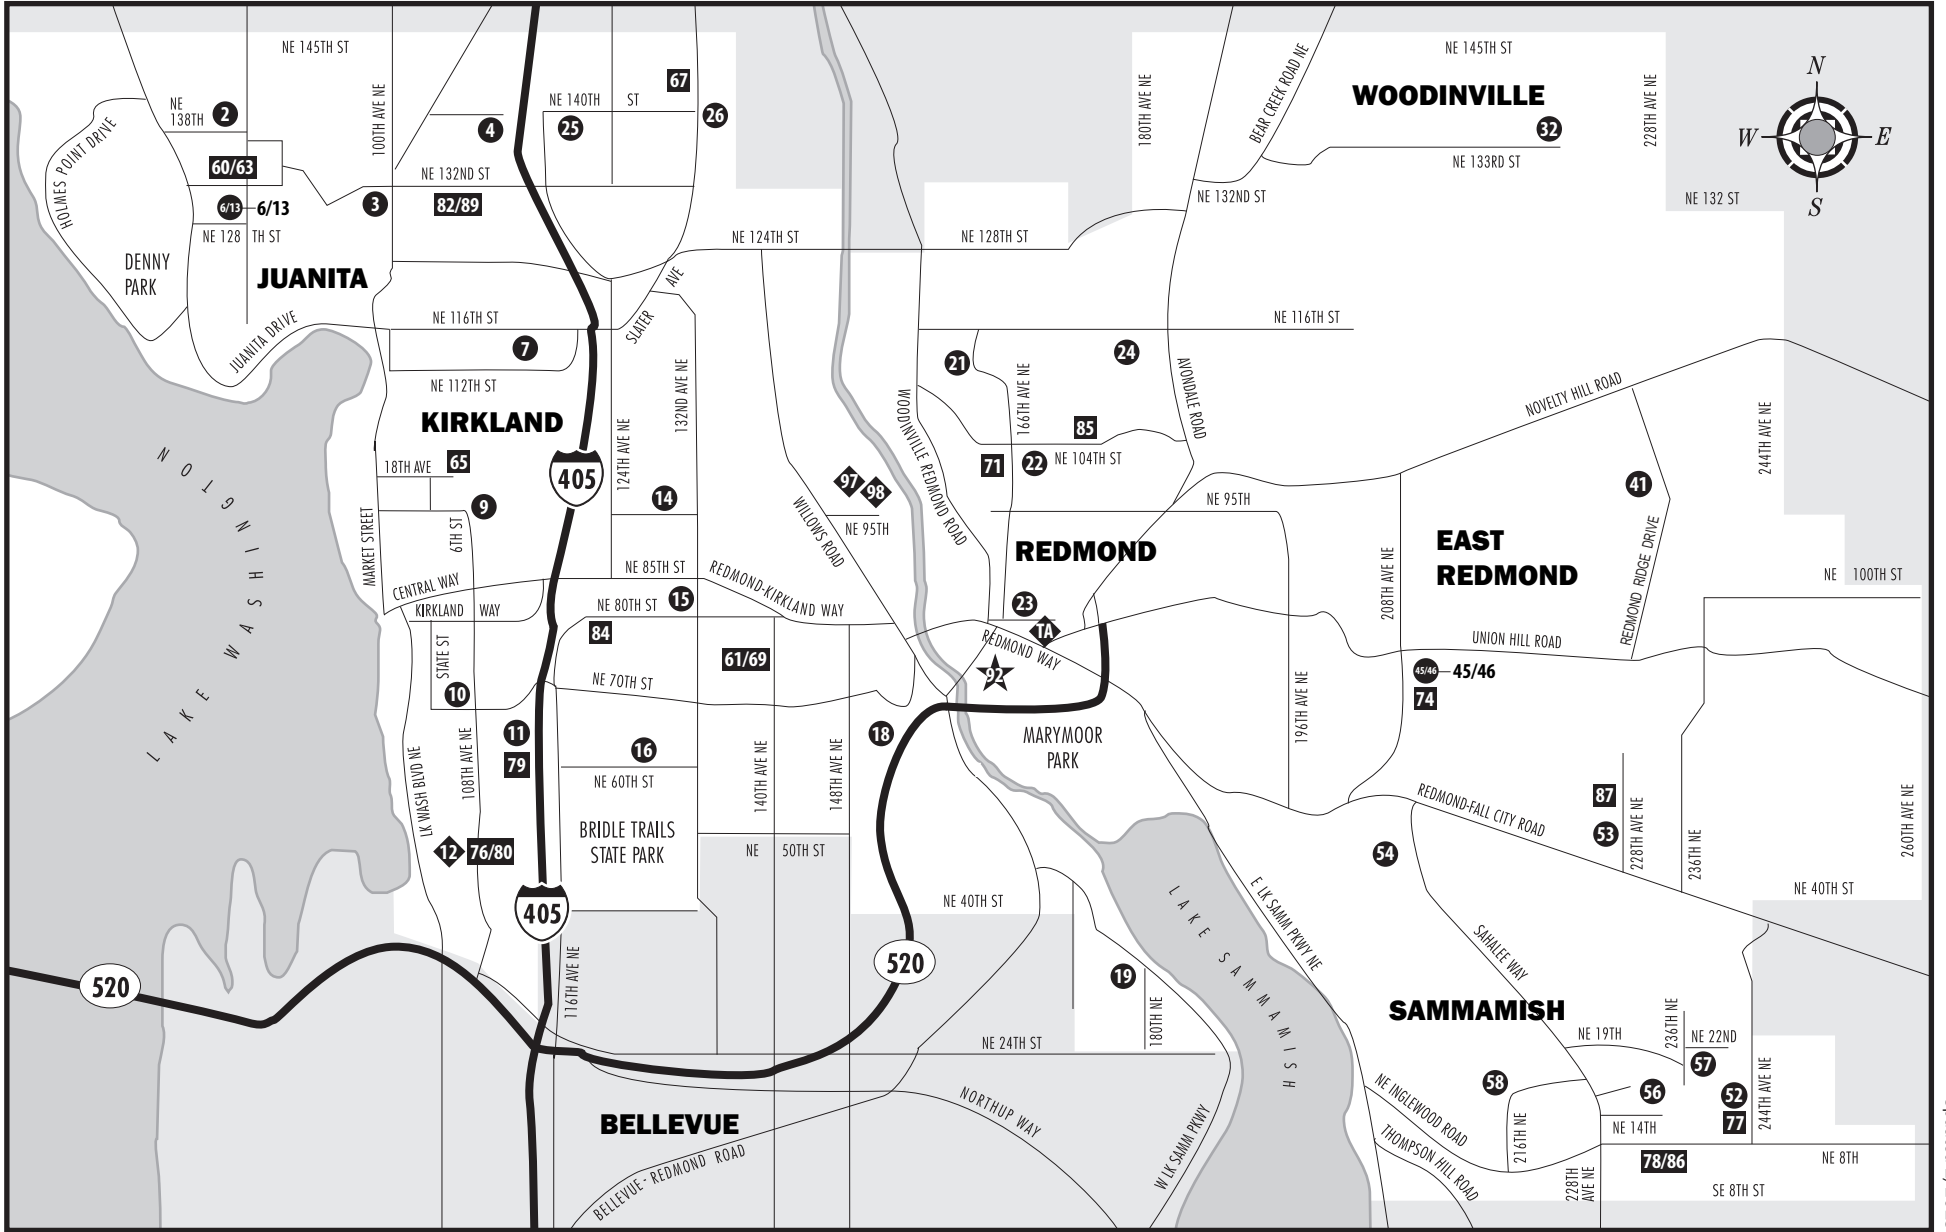

LAKE WASHINGTON SCHOOL DISTRICT

This map is intended to show general district boundaries. For more information call the **LWSD Transportation Department at (425) 936-1120**.

SYMBOL CODES:

RESOURCE CENTER/ADMINISTRATION

Key

K = Kirkland
R = Redmond
S = Sammamish
W = Woodinville